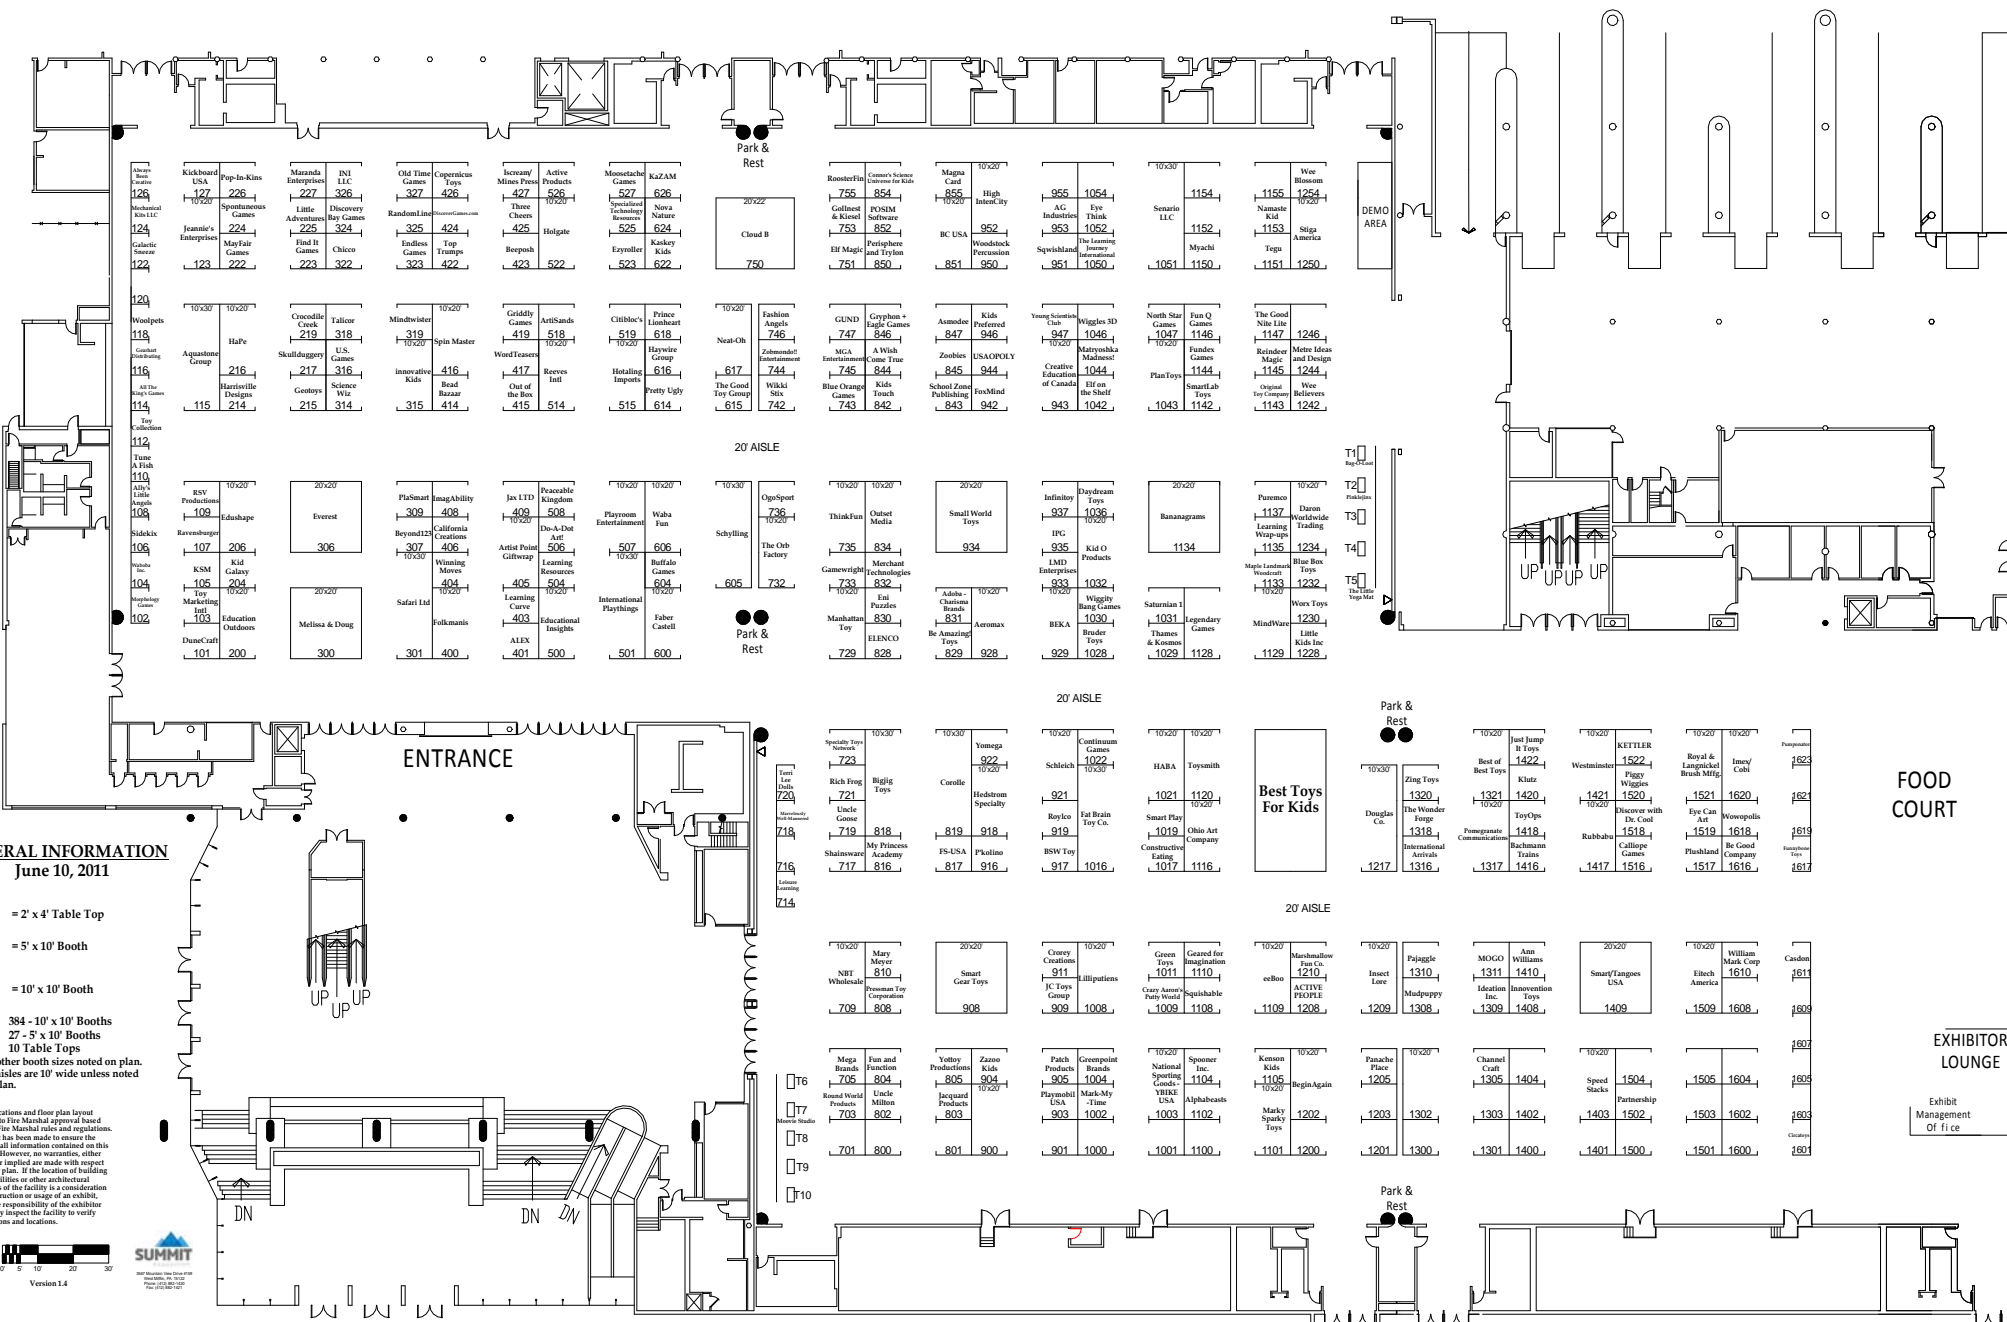

AMERICAN SPECIALTY TOY RETAILING ASSOCIATION

Marketplace & Academy

June 10 - 13, 2012

Baltimore Convention Center - Halls A - D

Baltimore, Maryland

GENERAL INFORMATION
June 10, 2011

= 2' x 4' Table Top

384 - 10' x 10' Booths
27 - 5' x 10' Booths
10 Table Tops

All other booth sizes noted on plan.
All aisles are 10' wide unless noted on plan.

126	127	226	326	327	426	526	626	726	826	926	1026	1126	1226	1326	1426	1526	1626	1726	1826	1926	2026	2126	2226	2326	2426	2526	2626	2726	2826	2926	3026	3126	3226	3326	3426	3526	3626	3726	3826	3926	4026	4126	4226	4326	4426	4526	4626	4726	4826	4926	5026	5126	5226	5326	5426	5526	5626	5726	5826	5926	6026	6126	6226	6326	6426	6526	6626	6726	6826	6926	7026	7126	7226	7326	7426	7526	7626	7726	7826	7926	8026	8126	8226	8326	8426	8526	8626	8726	8826	8926	9026	9126	9226	9326	9426	9526	9626	9726	9826	9926	10026

723	724	725	726	727	728	729	730	731	732	733	734	735	736	737	738	739	740	741	742	743	744	745	746	747	748	749	750	751	752	753	754	755	756	757	758	759	760	761	762	763	764	765	766	767	768	769	770	771	772	773	774	775	776	777	778	779	780	781	782	783	784	785	786	787	788	789	790	791	792	793	794	795	796	797	798	799	800	801	802	803	804	805	806	807	808	809	810	811	812	813	814	815	816	817	818	819	820	821	822	823	824	825	826	827	828	829	830	831	832	833	834	835	836	837	838	839	840	841	842	843	844	845	846	847	848	849	850	851	852	853	854	855	856	857	858	859	860	861	862	863	864	865	866	867	868	869	870	871	872	873	874	875	876	877	878	879	880	881	882	883	884	885	886	887	888	889	890	891	892	893	894	895	896	897	898	899	900	901	902	903	904	905	906	907	908	909	910	911	912	913	914	915	916	917	918	919	920	921	922